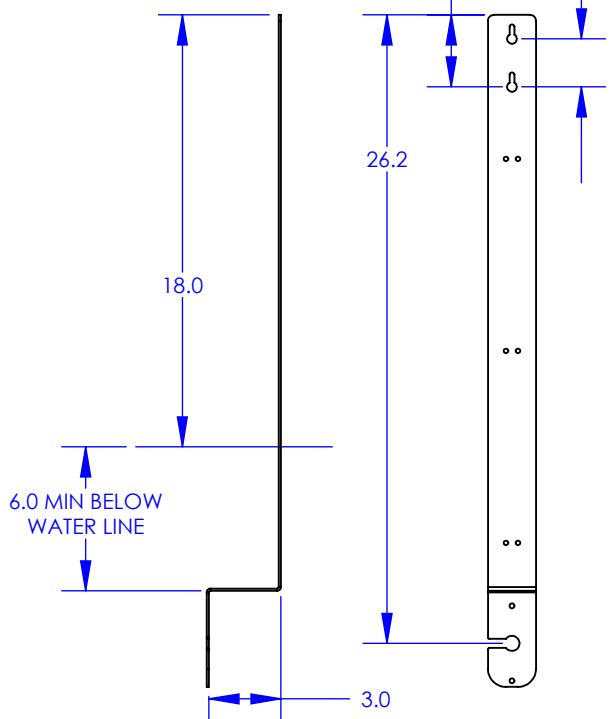

THE INFORMATION CONTAINED IN THIS DRAWING IS THE SOLE PROPERTY OF BLUE WOLF. ANY REPRODUCTION OR DISCLOSURE IN PART OR WHOLE WITHOUT THE WRITTEN PERMISSION OF BLUE WOLF IS PROHIBITED.

4 EACH ZIP TIES

3.5 FT CABLE TOTAL LENGTH FROM LIGHT

ROUTE CABLE & SECURE WITH ZIP TIES

SECURE LIGHT TO BRACKET

NOTES:
 1.0 MUST KEEP ALL MALE AND FEMALE CONNECTORS DRY DURING INSTALL.
 2.0 MUST CAP FEMALE TEE CONNECTOR WHEN NOT USED.

2 EACH #8 PHSMS 1" LG

2 EACH #8 HEX LOCKNUT

2 EACH #8 PHMS 1 1/8" LG

REV.	DESCRIPTION	DATE	APPROVED
UNLESS OTHERWISE SPECIFIED: TOLERANCES APPLY AFTER FINISH DIMENSIONS ARE IN INCHES		CAD GENERATED DRAWING, DO NOT MANUALLY UPDATE	
STANDARD TOLERANCES		APPROVALS	
.XX	± .010	DATE	
.XXX	± .005	DRAWN	D.SAND 12/9/2015
ANGLES	± 1/2°	CHECKED	D.SAND 12/9/2015
FRACTIONS	± 1/16	RESP ENG	
MATERIAL	-	MFG ENG	
FINISH	SEE NOTE 2.0	QUAL ENG	
DO NOT SCALE DRAWING		SIZE A	DWG. NO. LF-5 LIGHT KIT
		SCALE 1:8	CAD FILE: SHEET 1 OF 1