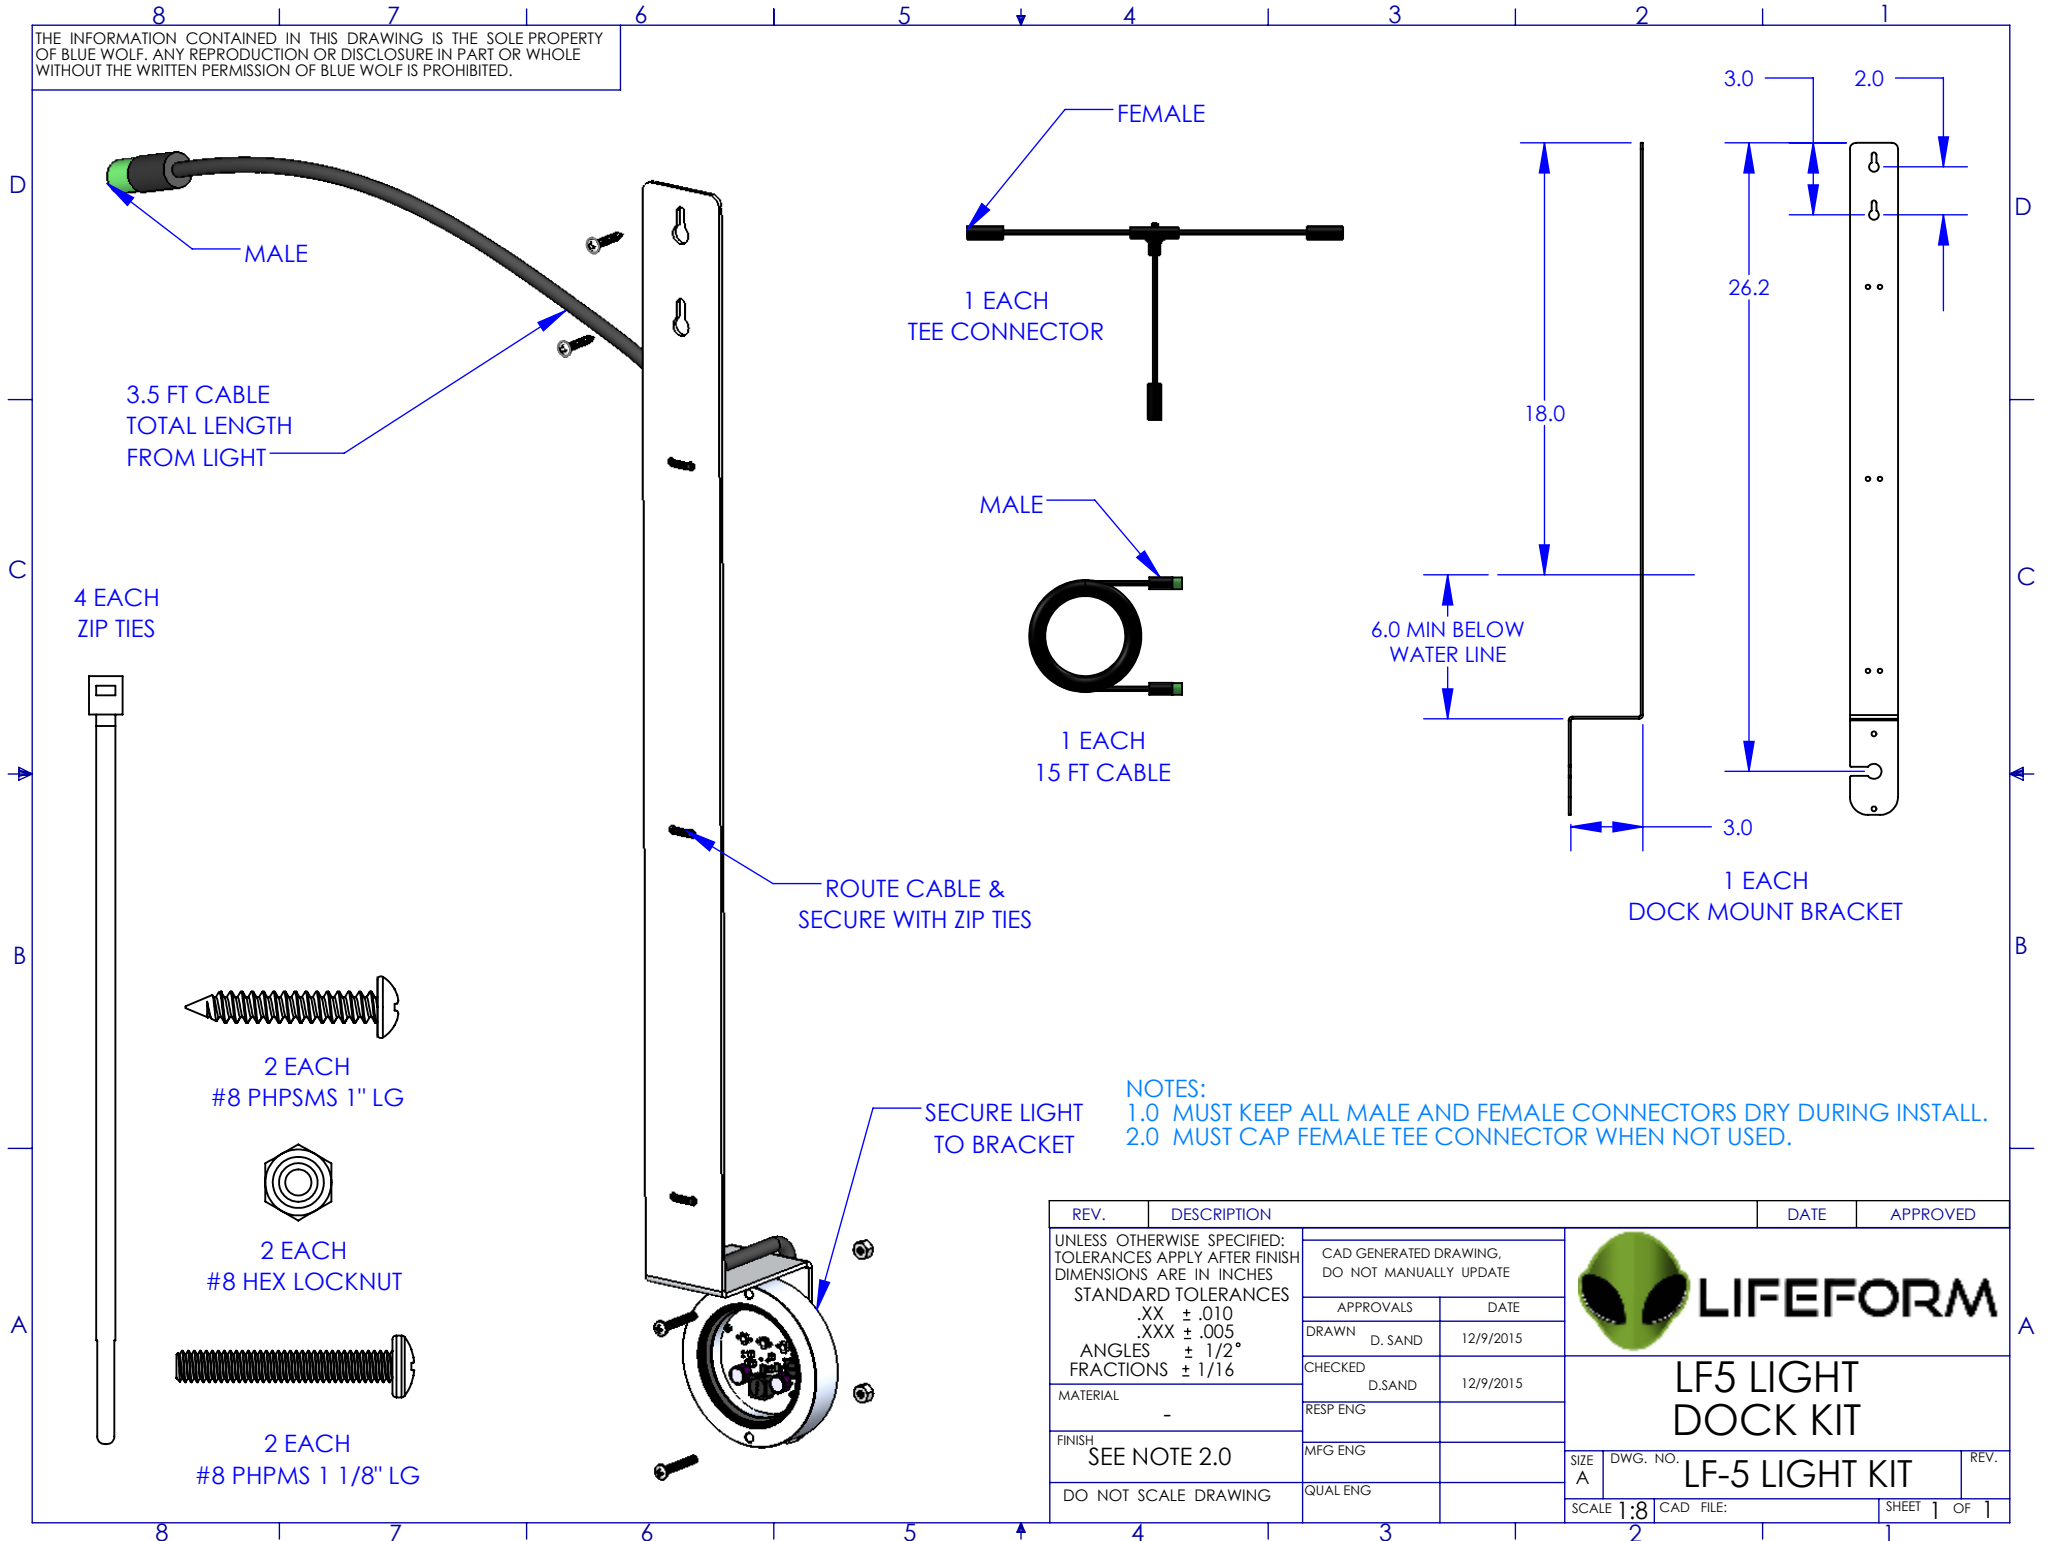

THE INFORMATION CONTAINED IN THIS DRAWING IS THE SOLE PROPERTY OF BLUE WOLF. ANY REPRODUCTION OR DISCLOSURE IN PART OR WHOLE WITHOUT THE WRITTEN PERMISSION OF BLUE WOLF IS PROHIBITED.

4 EACH ZIP TIES

3.5 FT CABLE TOTAL LENGTH FROM LIGHT

ROUTE CABLE & SECURE WITH ZIP TIES

SECURE LIGHT TO BRACKET

NOTES:
 1.0 MUST KEEP ALL MALE AND FEMALE CONNECTORS DRY DURING INSTALL.
 2.0 MUST CAP FEMALE TEE CONNECTOR WHEN NOT USED.

2 EACH #8 PHSMS 1" LG

2 EACH #8 HEX LOCKNUT

2 EACH #8 PHMS 1 1/8" LG

REV.	DESCRIPTION	DATE	APPROVED
UNLESS OTHERWISE SPECIFIED: TOLERANCES APPLY AFTER FINISH DIMENSIONS ARE IN INCHES		CAD GENERATED DRAWING, DO NOT MANUALLY UPDATE	
STANDARD TOLERANCES		APPROVALS	
.XX	± .010	DATE	
.XXX	± .005	DRAWN	D.SAND 12/9/2015
ANGLES	± 1/2°	CHECKED	D.SAND 12/9/2015
FRACTIONS	± 1/16	RESP ENG	
MATERIAL	-	MFG ENG	
FINISH	SEE NOTE 2.0	QUAL ENG	
DO NOT SCALE DRAWING		SIZE A	DWG. NO. LF-5 LIGHT KIT
		SCALE 1:8	CAD FILE: SHEET 1 OF 1

LF5 LIGHT DOCK KIT

LF-5 LIGHT KIT