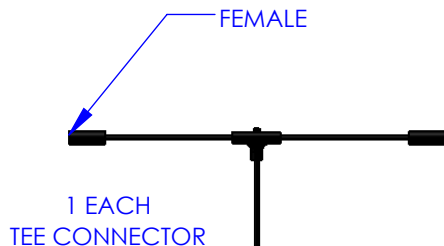

THE INFORMATION CONTAINED IN THIS DRAWING IS THE SOLE PROPERTY OF BLUE WOLF. ANY REPRODUCTION OR DISCLOSURE IN PART OR WHOLE WITHOUT THE WRITTEN PERMISSION OF BLUE WOLF IS PROHIBITED.

4 EACH ZIP TIES

3.5 FT CABLE TOTAL LENGTH FROM LIGHT

ROUTE CABLE & SECURE WITH ZIP TIES

SECURE LIGHT TO BRACKET

NOTES:
 1.0 MUST KEEP ALL MALE AND FEMALE CONNECTORS DRY DURING INSTALL.
 2.0 MUST CAP FEMALE TEE CONNECTOR WHEN NOT USED.

2 EACH #8 PHSMS 1" LG

2 EACH #8 HEX LOCKNUT

2 EACH #8 PHMS 1 1/8" LG

REV.	DESCRIPTION	DATE	APPROVED
UNLESS OTHERWISE SPECIFIED: TOLERANCES APPLY AFTER FINISH DIMENSIONS ARE IN INCHES		CAD GENERATED DRAWING, DO NOT MANUALLY UPDATE	
STANDARD TOLERANCES		APPROVALS	
.XX	± .010	DATE	
.XXX	± .005	DRAWN	D.SAND 12/9/2015
ANGLES	± 1/2°	CHECKED	D.SAND 12/9/2015
FRACTIONS	± 1/16	RESP ENG	
MATERIAL	-	MFG ENG	
FINISH	SEE NOTE 2.0	QUAL ENG	
DO NOT SCALE DRAWING		SIZE A	DWG. NO. LF-5 LIGHT KIT
		SCALE 1:8	CAD FILE: SHEET 1 OF 1