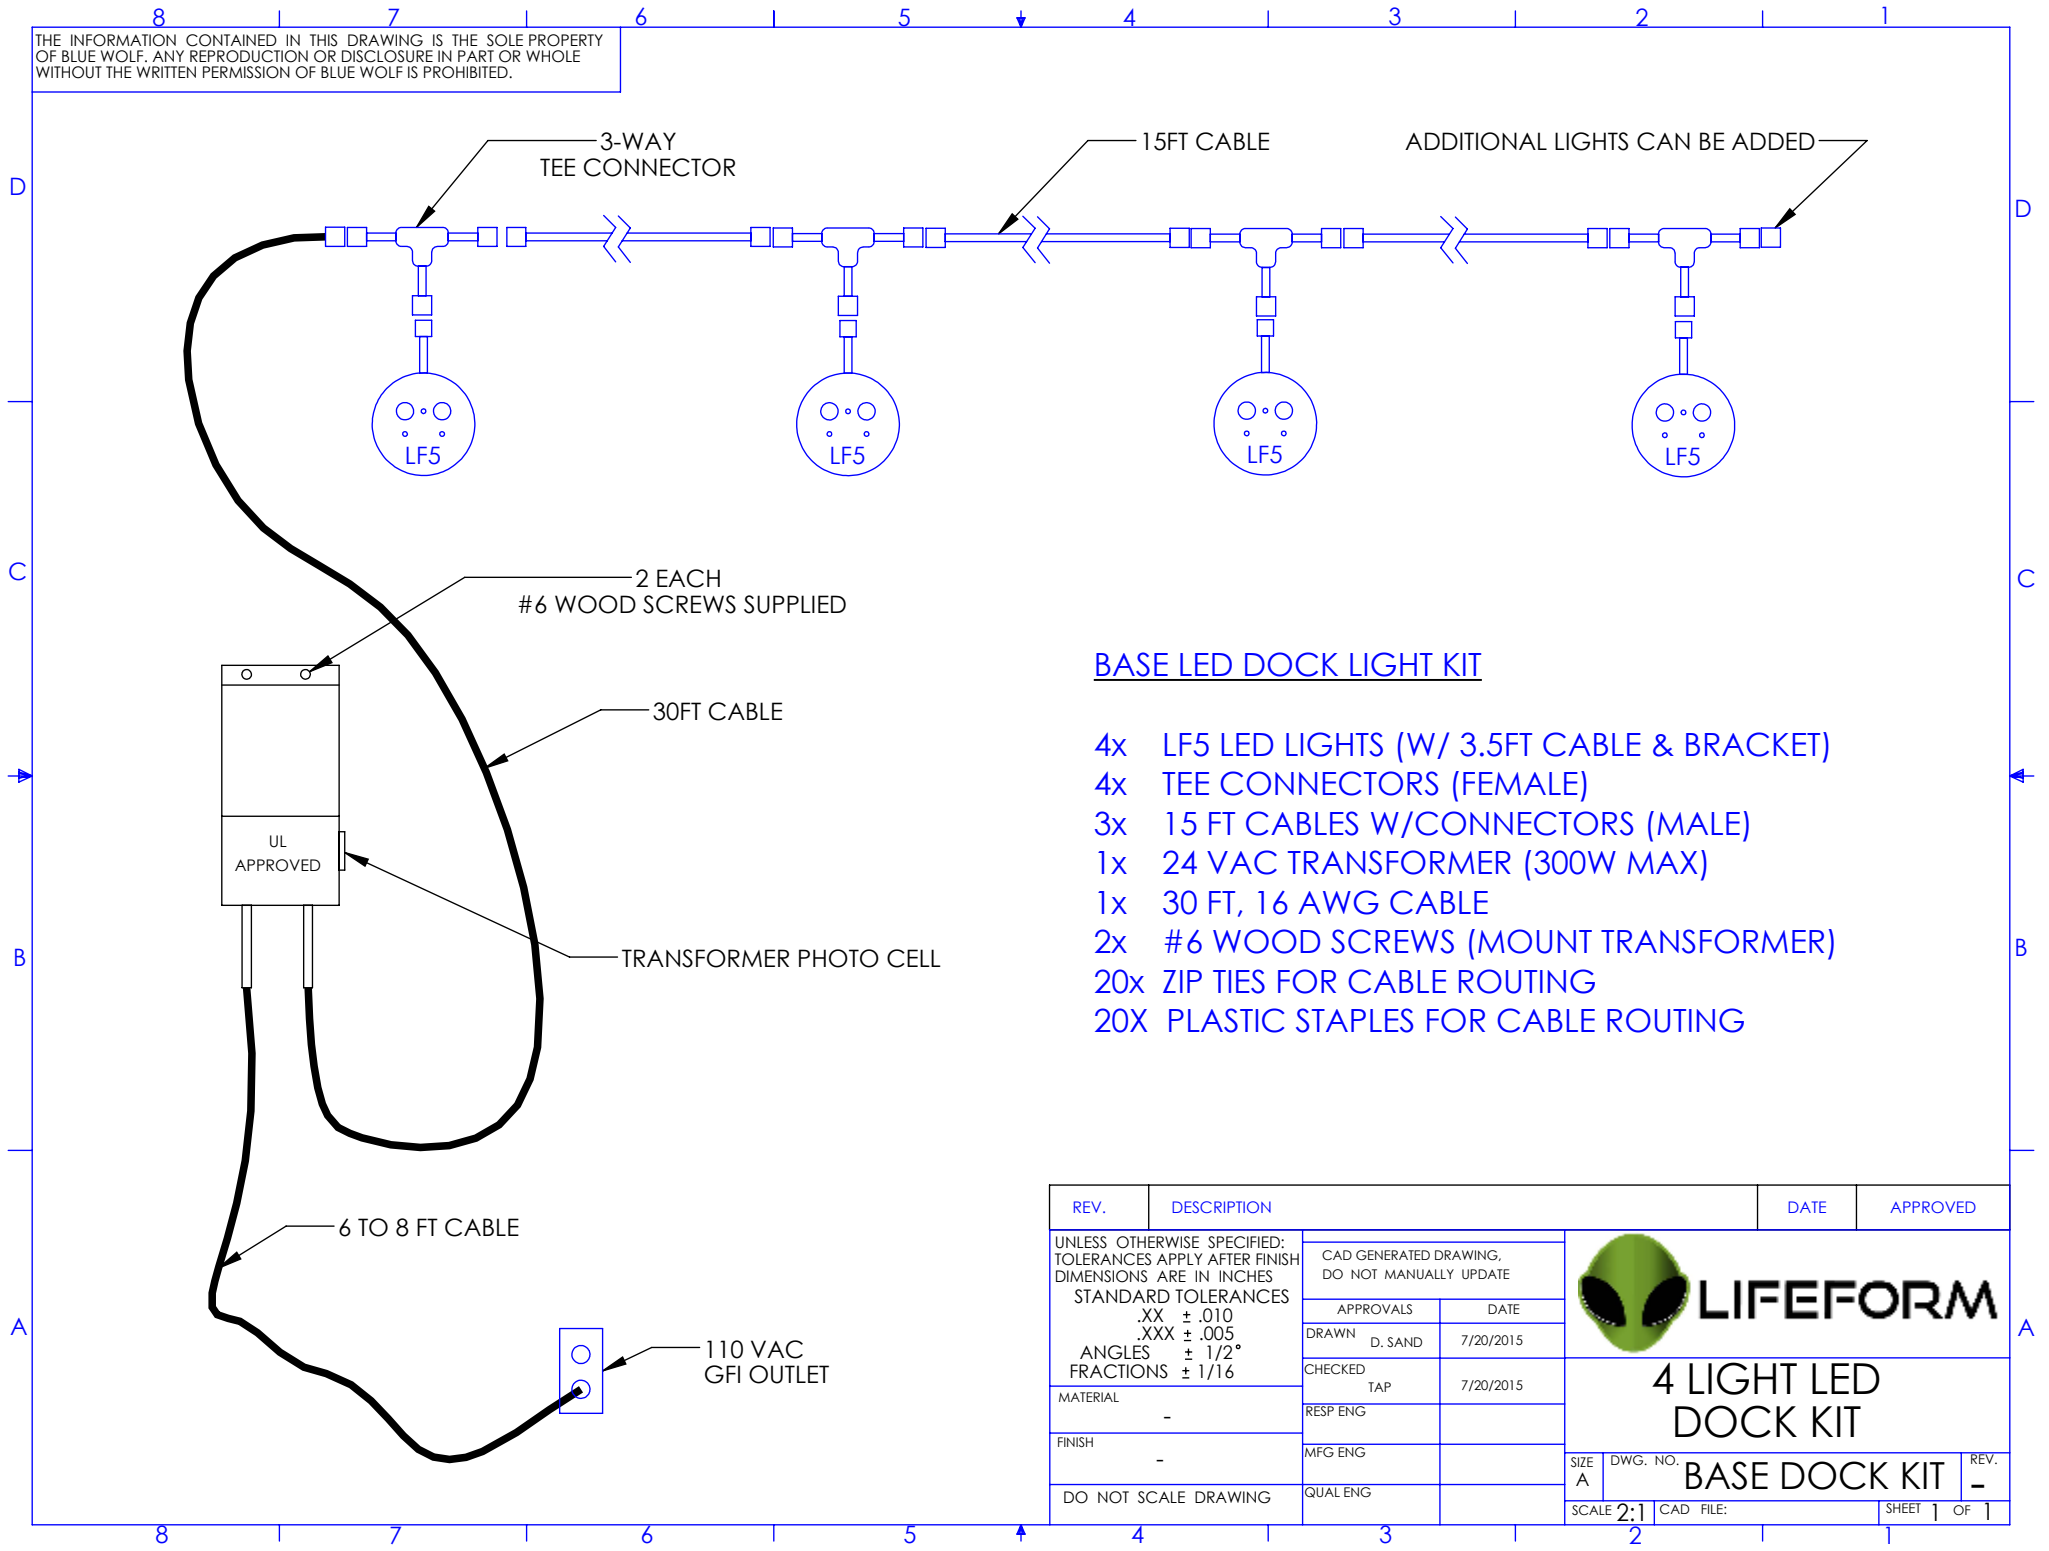

THE INFORMATION CONTAINED IN THIS DRAWING IS THE SOLE PROPERTY OF BLUE WOLF. ANY REPRODUCTION OR DISCLOSURE IN PART OR WHOLE WITHOUT THE WRITTEN PERMISSION OF BLUE WOLF IS PROHIBITED.

**BASE LED DOCK LIGHT KIT**

- 4x LF5 LED LIGHTS (W/ 3.5FT CABLE & BRACKET)
- 4x TEE CONNECTORS (FEMALE)
- 3x 15 FT CABLES W/CONNECTORS (MALE)
- 1x 24 VAC TRANSFORMER (300W MAX)
- 1x 30 FT, 16 AWG CABLE
- 2x #6 WOOD SCREWS (MOUNT TRANSFORMER)
- 20x ZIP TIES FOR CABLE ROUTING
- 20x PLASTIC STAPLES FOR CABLE ROUTING

REV.	DESCRIPTION	DATE	APPROVED
UNLESS OTHERWISE SPECIFIED: TOLERANCES APPLY AFTER FINISH DIMENSIONS ARE IN INCHES STANDARD TOLERANCES .XX ± .010 .XXX ± .005 ANGLES ± 1/2° FRACTIONS ± 1/16		CAD GENERATED DRAWING, DO NOT MANUALLY UPDATE	
MATERIAL		APPROVALS	
FINISH		DATE	
DO NOT SCALE DRAWING		DRAWN D. SAND 7/20/2015	
		CHECKED TAP 7/20/2015	
		RESP ENG	
		MFG ENG	
		QUAL ENG	
		 <b>LIFEFORM</b>	
		<b>4 LIGHT LED DOCK KIT</b>	
SIZE A	DWG. NO. <b>BASE DOCK KIT</b>	REV. -	
SCALE 2:1	CAD FILE:	SHEET 1 OF 1	