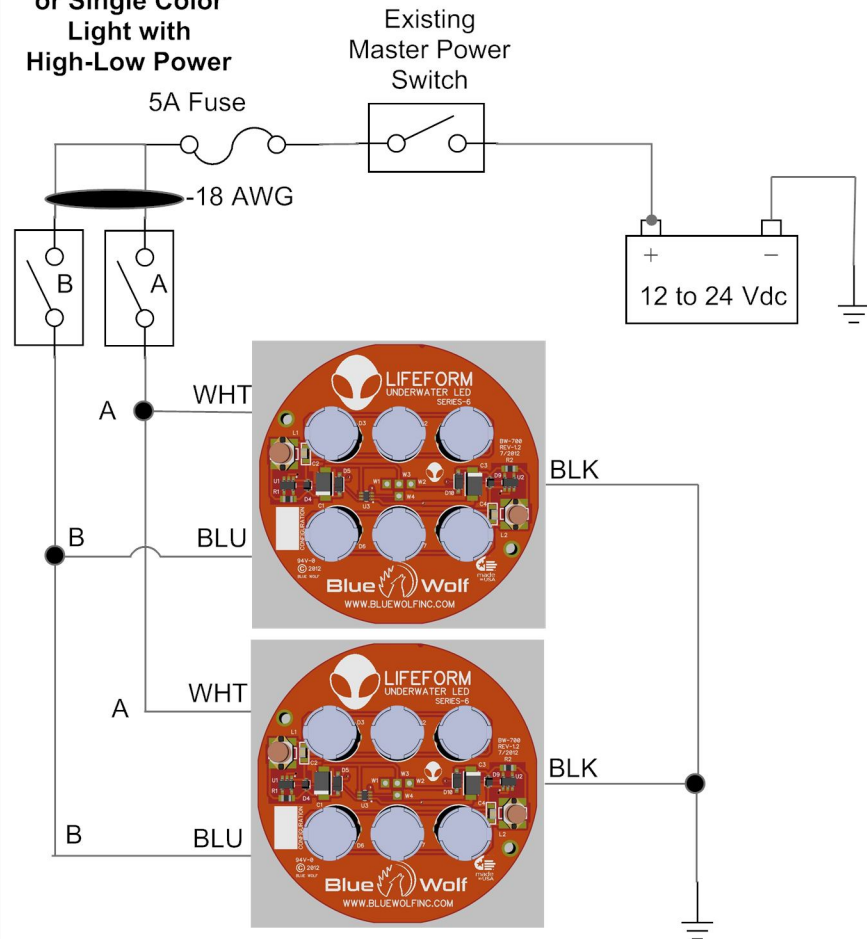

**For Dual Color Light  
or Single Color  
Light with  
High-Low Power**

\*\*Note Supply power to the LIFEFORM-6 Lights should be wired with 18 AWG or greater wire

**For Single Color Light  
or Both Banks  
on all the time  
Power ON/OFF**

\*\*Note Supply power to the LIFEFORM-6 Lights should be wired with 18 AWG or greater wire

9179 W. State St. Garden City, ID 83714

**LifeForm- 6 Wiring Diagram REV 1.1**

DRAWN BY	CHECKED	DATE	SCALE	SHEET NO.
TAP	TAP	9/2013	N/A	1