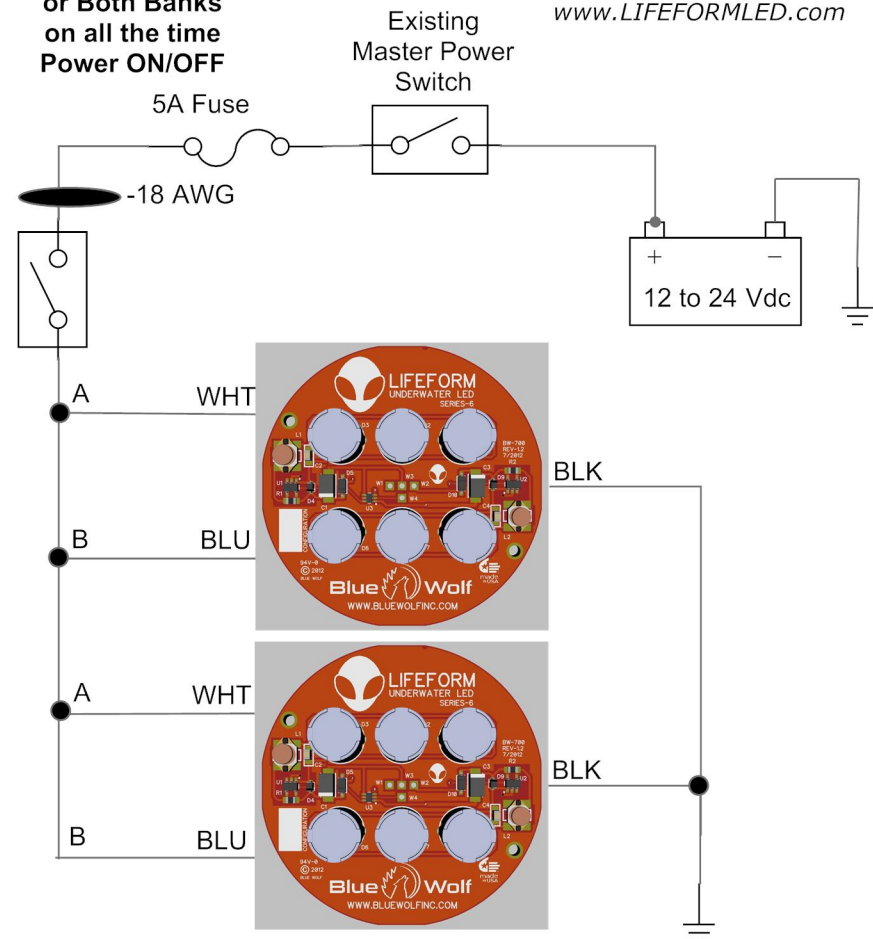

**For Dual Color Light  
or Single Color  
Light with  
High-Low Power**

\*\*Note Supply power to the LIFEFORM-6 Lights should be wired with 18 AWG or greater wire

**For Single Color Light  
or Both Banks  
on all the time  
Power ON/OFF**

\*\*Note Supply power to the LIFEFORM-6 Lights should be wired with 18 AWG or greater wire

9179 W. State St. Garden City, ID 83714

**LifeForm- 6 Wiring Diagram REV 1.1**

DRAWN BY	CHECKED	DATE	SCALE	SHEET NO.
TAP	TAP	9/2013	N/A	1